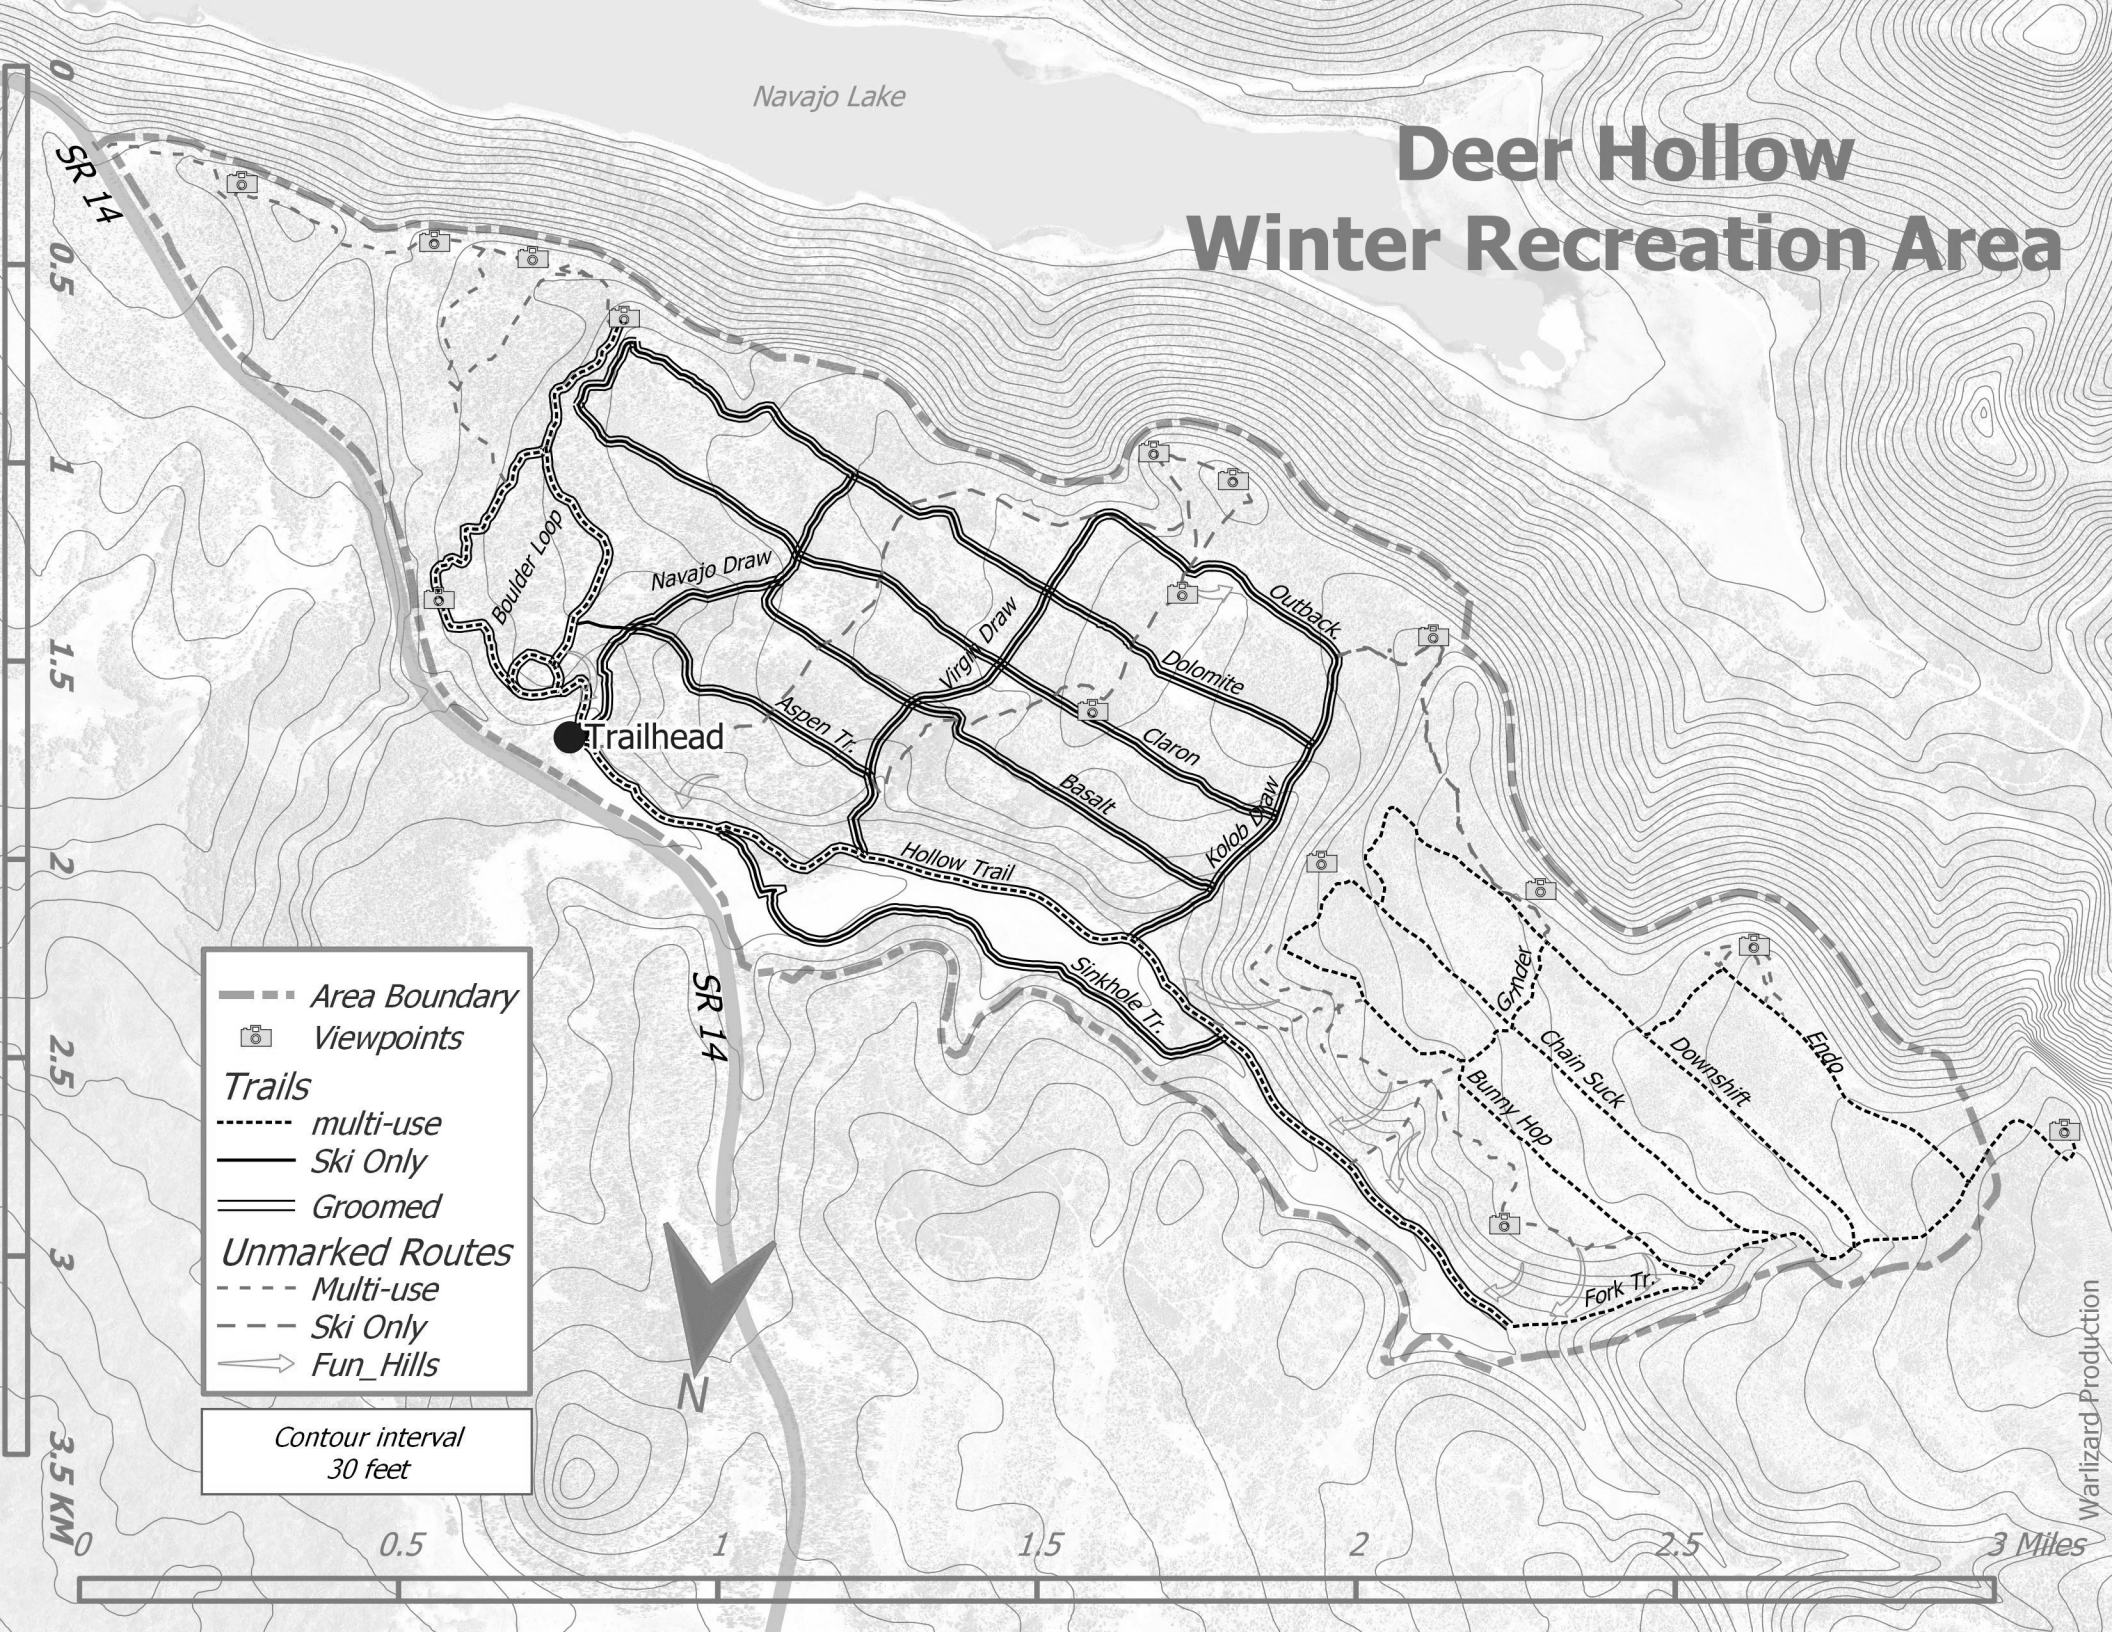

Deer Hollow Winter Recreation Area

Navajo Lake

	Area Boundary
	Viewpoints
Trails	
	multi-use
	Ski Only
	Groomed
Unmarked Routes	
	Multi-use
	Ski Only
	Fun_Hills

Contour interval
30 feet