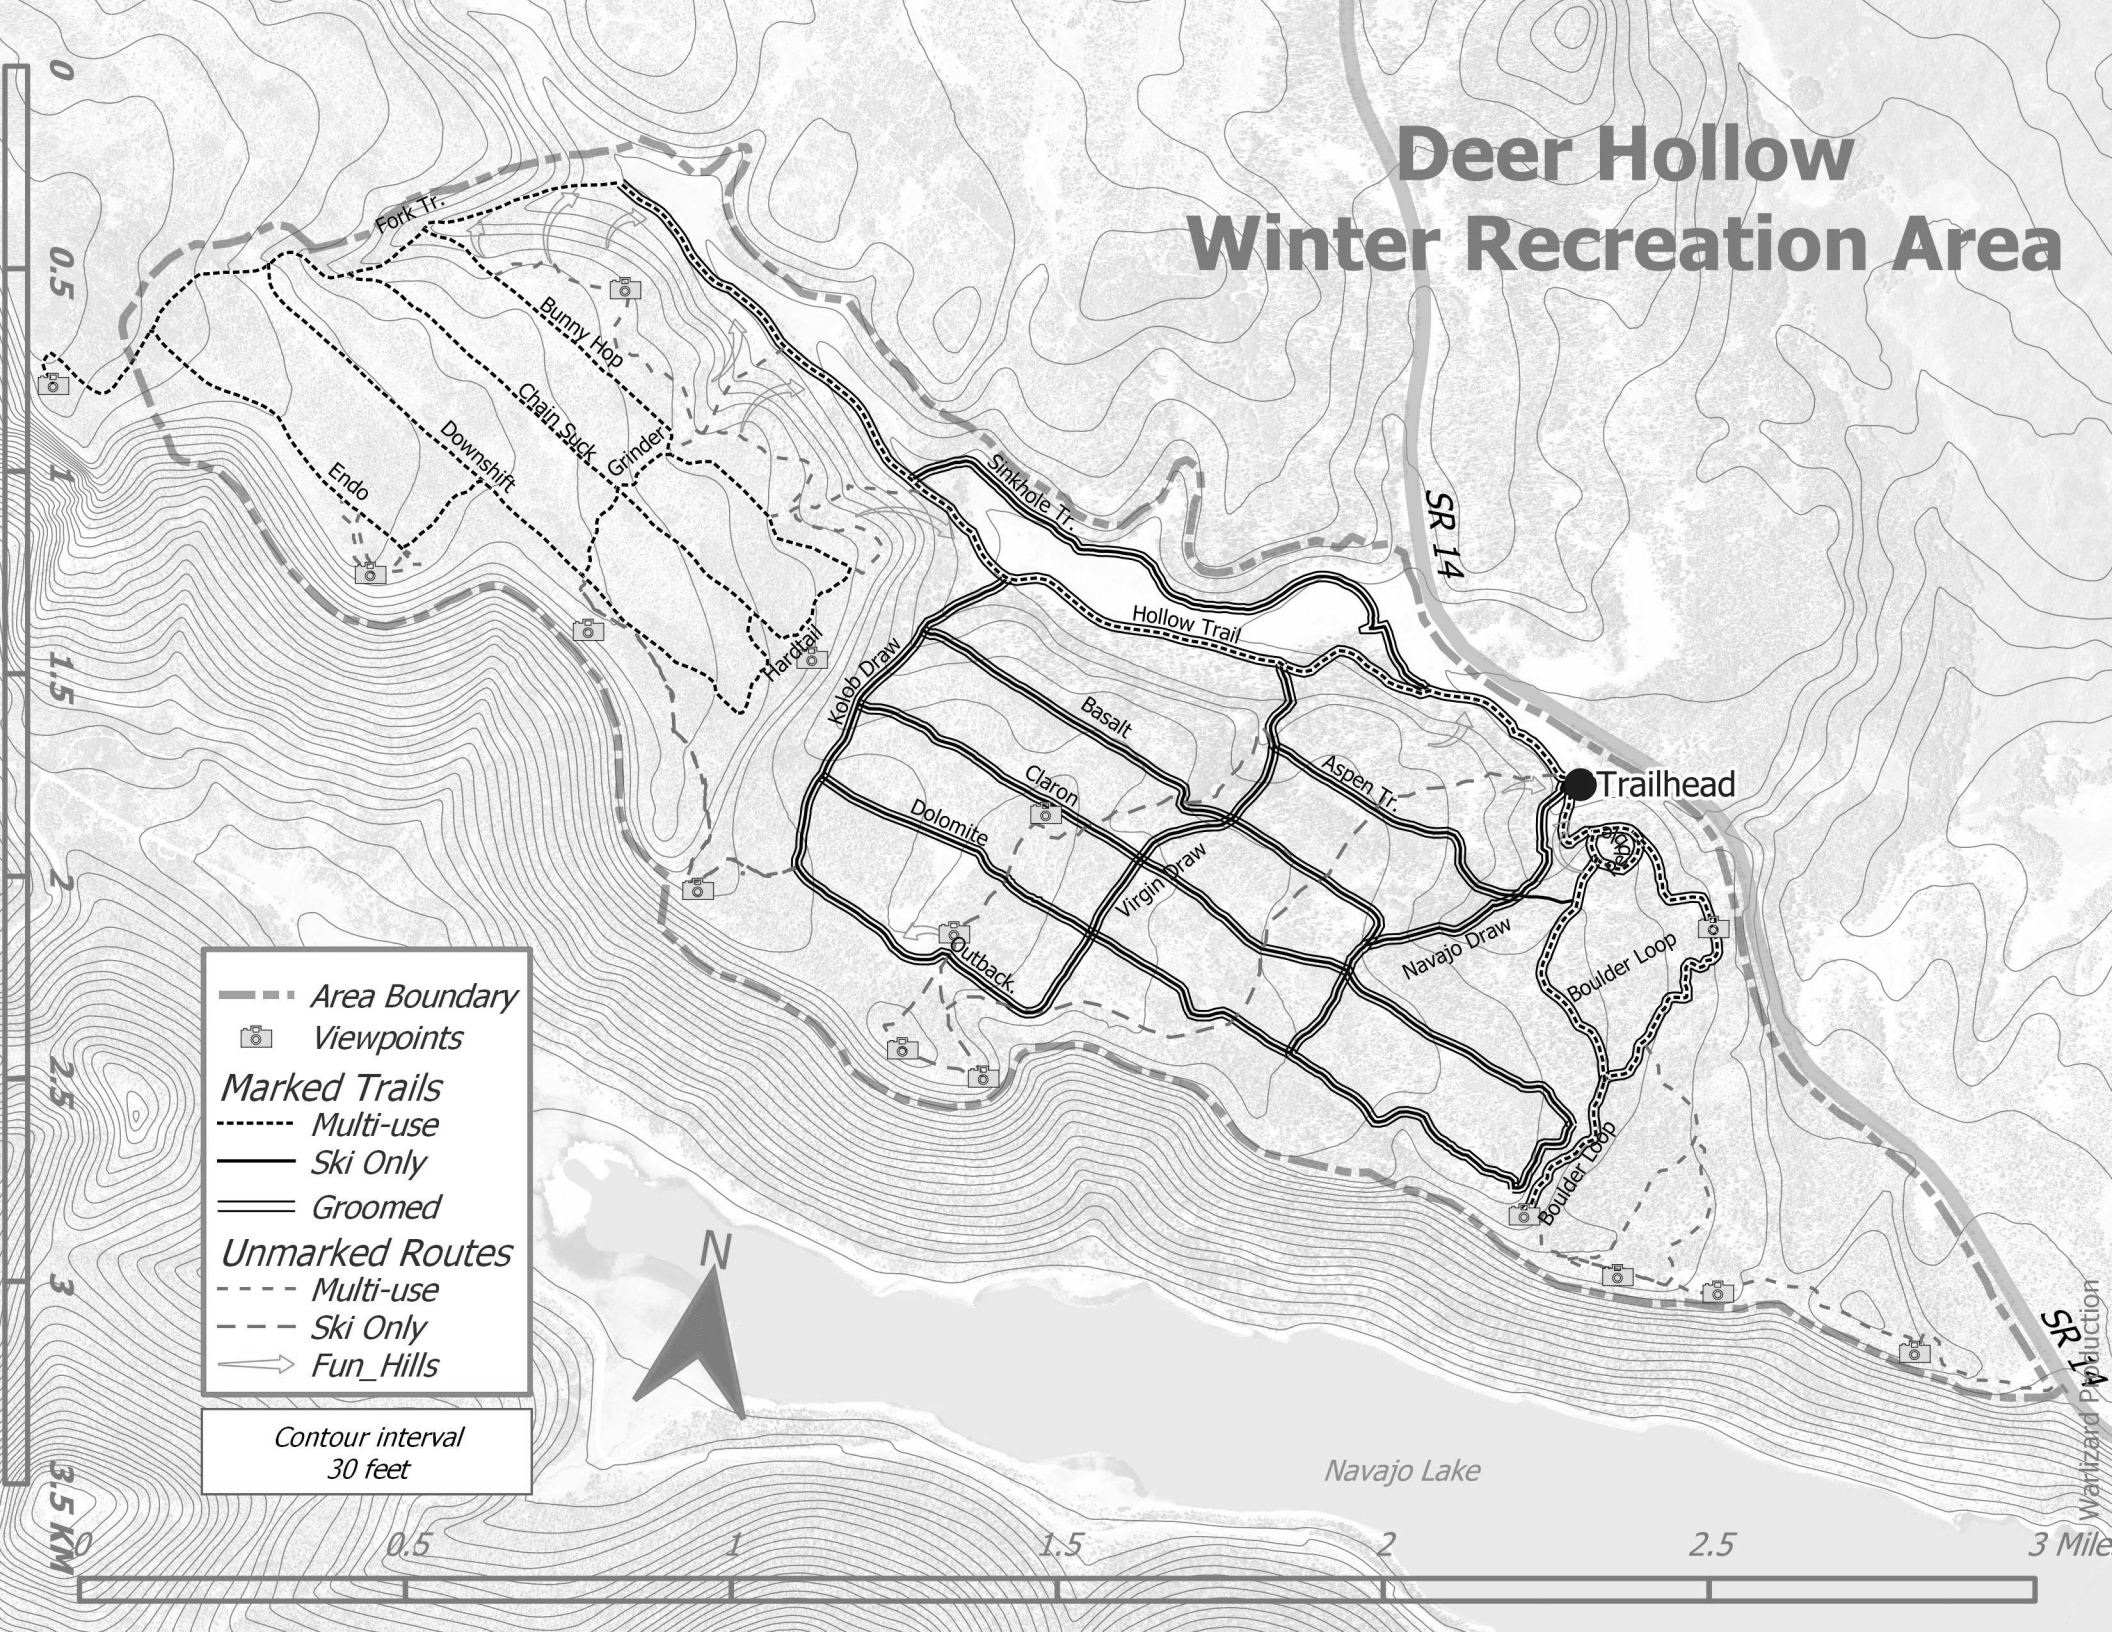

Deer Hollow Winter Recreation Area

	Area Boundary
	Viewpoints
Marked Trails	
	Multi-use
	Ski Only
	Groomed
Unmarked Routes	
	Multi-use
	Ski Only
	Fun_Hills
Contour interval 30 feet	